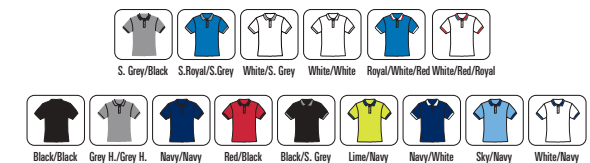

PROACT.®

Caja 25

Pack 1

Tejido piqué 100% Poliéster Coolplus®

Peso 180 g/m²

PA489 XS - S - M - L - XL - XXL - 3XL

PA490 XS - S - M - L - XL - XXL

TRS160-TRS161 Salk Lake Polo